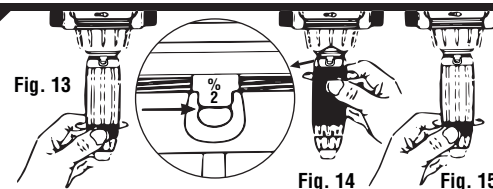

** Use with 5% Dosatron®. / Utilisez le Dosatron® à 5%.

PTAGTIV.COM

1 866 454-5867 info@ptagtiv.com

MAX OPERATING - 85 PSI

ADJUSTING THE INJECTION RATE (with pressure off) IMPORTANT ! Use no tools

- Adjustment must be made when there is no pressure in the DOSATRON.
- Turn off the water supply and allow the pressure to drop to zero.
 - Unscrew the blocking ring (Fig. 13)
 - Screw or inscrew the adjusting nut in order to line up the 2 peaks of the eyelet with the desired ratio on the scale (Fig. 14).
 - Tighten the blocking ring (Fig. 15).