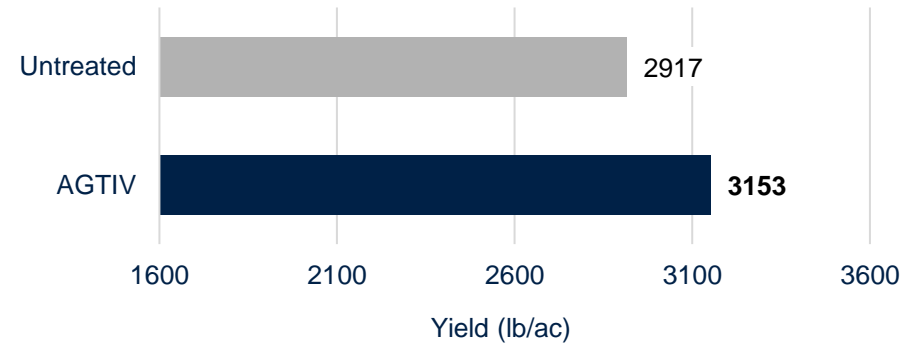

EFFICACY REPORT

SUMMARY – MYCORRHIZAL INOCULANT

► GROWER SPLIT FIELD TRIALS

Research sites: Ontario

Treatments: a) Untreated check;
b) AGTIV® REACH™.

*Products applied according to manufacturers recommended rate.

Experimental design: Grower split fields

Faster plant development, larger plants and quicker row closure.

Table 1. Average yield increase with AGTIV® REACH™

Year	Number of sites	Average increase (lb/ac)	Average increase (kg/ha)	Average increase (%)
2014	2	337	378	13
2015	2	482	542	17.3
2016	5	130	146	5.5
2017	2	146	164	5.1
2020	1	462	518	10.7
2023	3	163	183	6.4
Total	15 sites	235.8 lb/ac	264.6 kg/ha	8.1%

Figure 1. Average yield with AGTIV® REACH™ in Canada (2014 to 2023).

Before 2022:
AGTIV® REACH™ was formerly known as AGTIV® FIELD CROPS

EFFICACY REPORT 2024

CONTACT OUR DEDICATED TEAM TODAY.
WE CARE ABOUT YOUR SUCCESS!